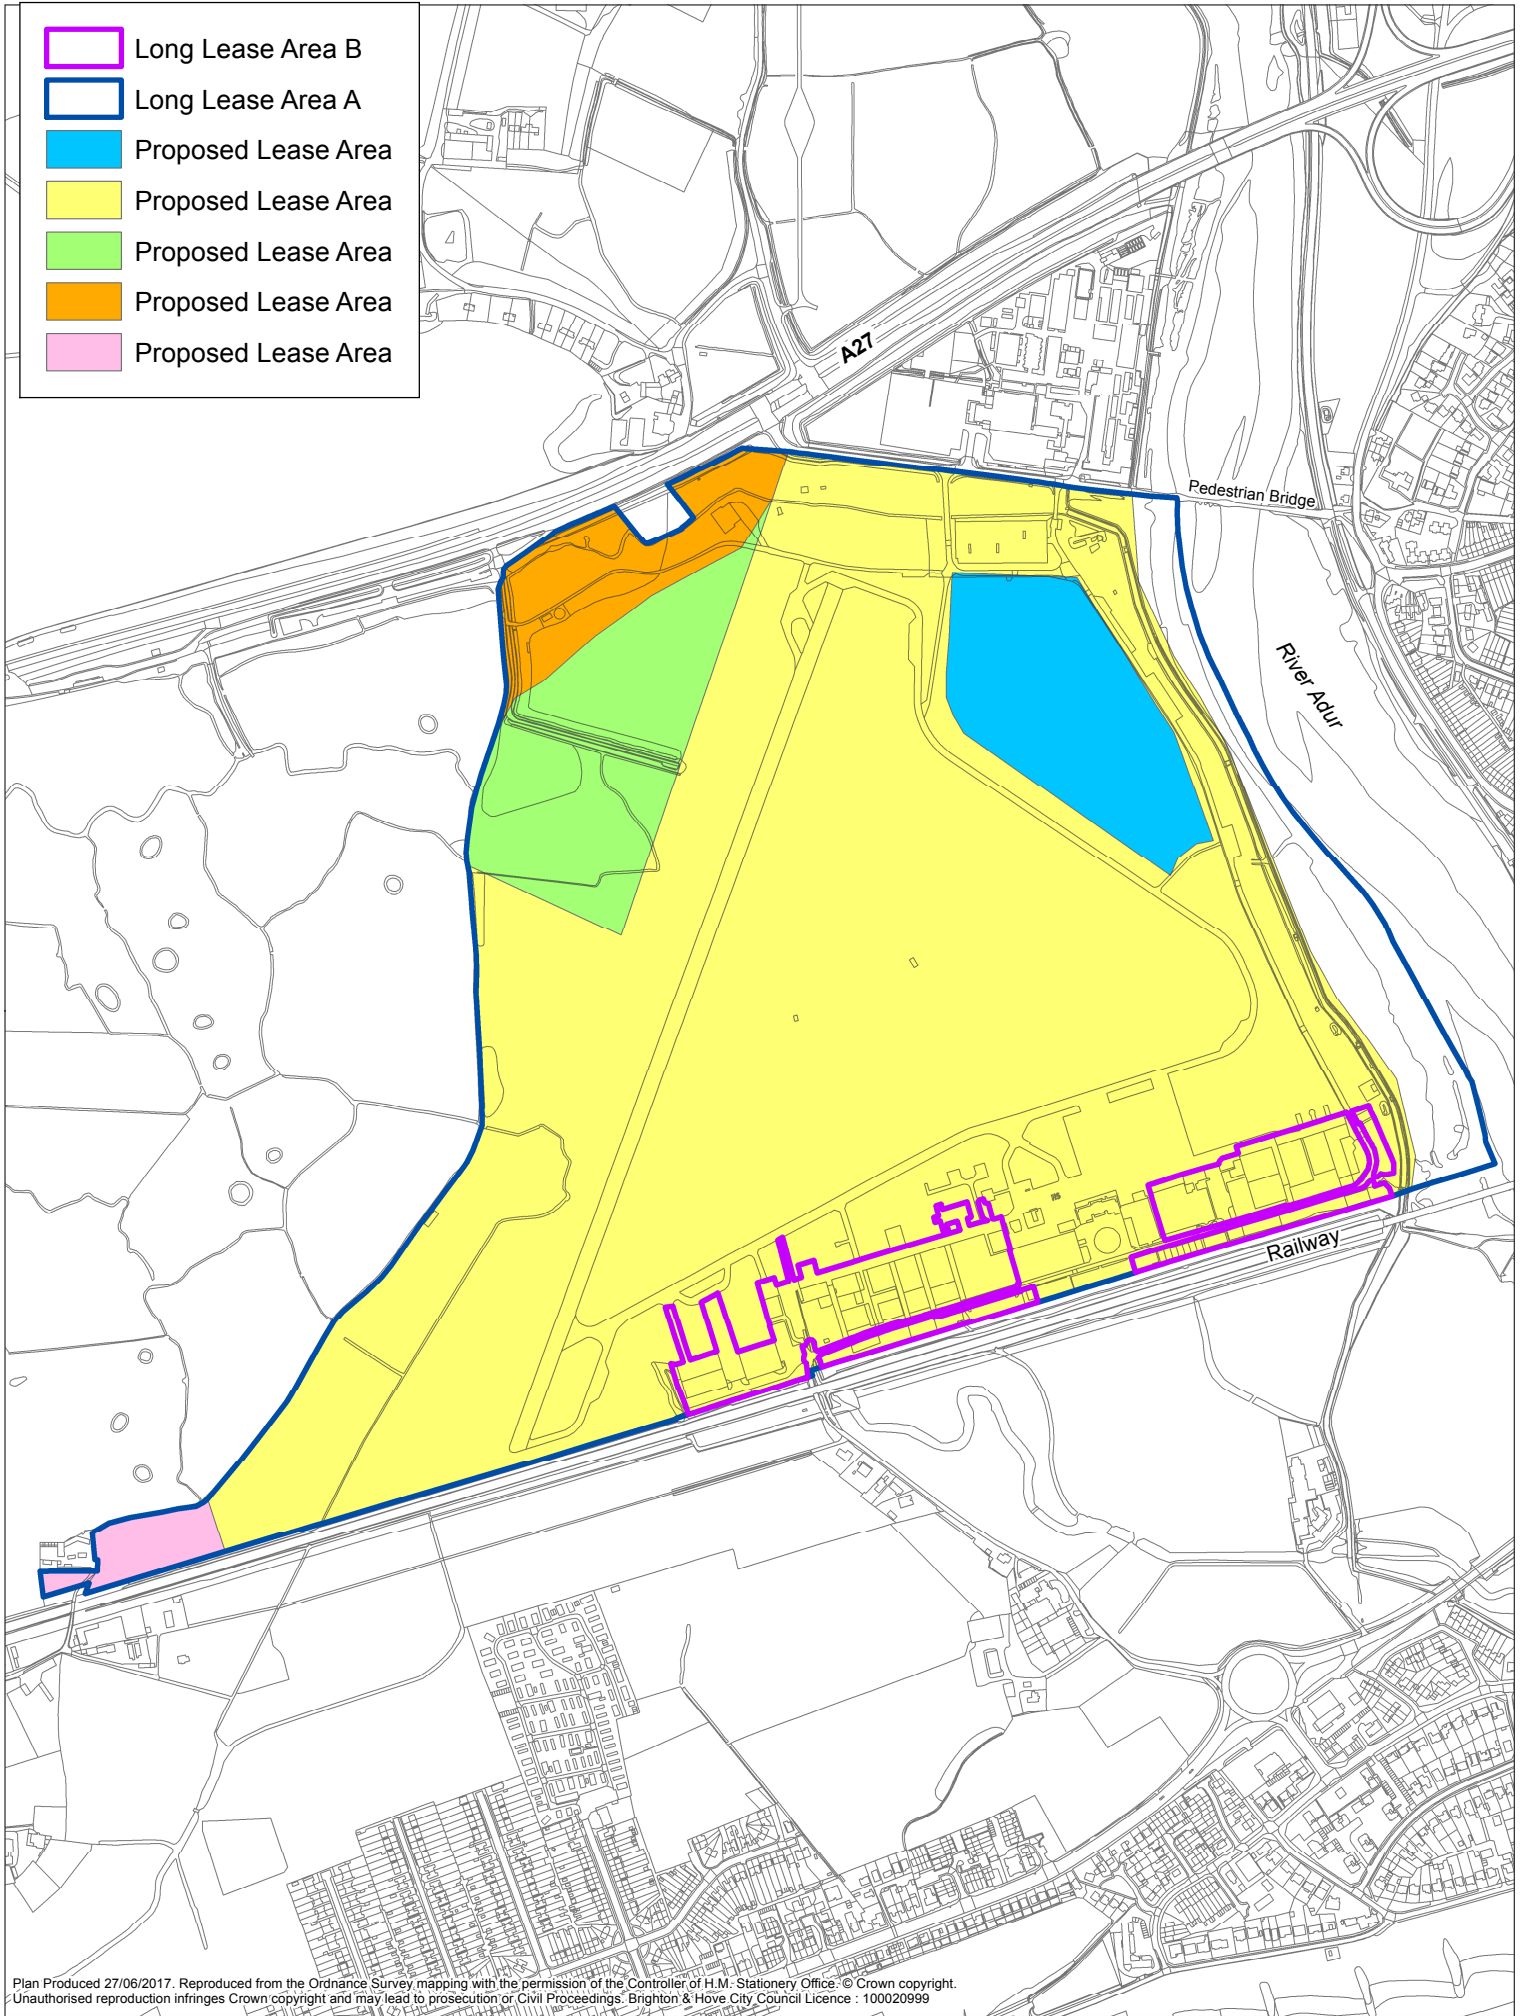

- Long Lease Area B
- Long Lease Area A
- Proposed Lease Area
- Proposed Lease Area
- Proposed Lease Area
- Proposed Lease Area
- Proposed Lease Area

Longbow Proposal

Scale 1:8,500